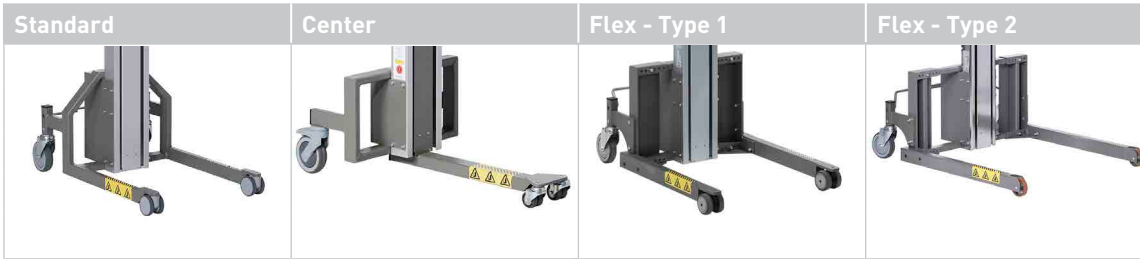

IMPACT 130

THE MOST POPULAR LIFTER FOR ANY JOB

CUSTOMIZED AND LOTS OF TOOLS

Impact 130 is a powerful lifter that lifts, moves and handles loads weighing up to 130 kg. The model is Hovmand's most widely used model, as it can solve a huge quantity of lifting jobs.

The lifter has overload protection, safety clutch and soft start for easy handling. For special loads or specific requirements the lifting tools can be developed for the job.

The Impact 130 can be customized to your needs with five mast heights combined with leg types in different lengths and various wheel options. The extensive range of lifting tools is available in many sizes and materials.

HOVMAND

LIFTING & MOVING TECHNOLOGY

IMPACT 130

LEG TYPES

TOOLS

Type	Capacity	Lifting height	Mast height	Speed	Batteries	Weight
	kg	mm	mm	mm/sec	Voltage / AH	kg
130 L	130	1242	1520	125	24/9	43
130 M	130	1642	1920	125	24/9	45
130 H	130	2042	2320	125	24/9	47
130 H2	130	2180	2500	125	24/9	50
130 H3	130	2771	3046	125	24/9	53

WHEELS

Standard (leg length 500 mm):
 Front wheels, double swivel Ø75 mm
 Rear wheels, swivel Ø125 mm with central brake

Center (leg length 450 or 600 mm):
 Front wheels, double swivel Ø50 mm
 Rear wheels, swivel Ø125 mm with brakes