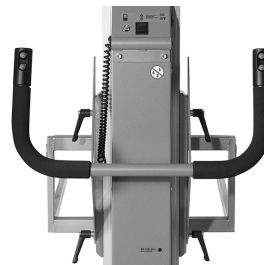

IMPACT 130

THE MOST POPULAR LIFTER FOR ANY JOB

CUSTOMIZED AND LOTS OF TOOLS

Impact 130 is a powerful lifter that lifts, moves and handles loads weighing up to 130 kg. The model is Hovmand's most widely used model, as it can solve a huge quantity of lifting jobs.

The lifter has overload protection, safety clutch and soft start for easy handling. For special loads or specific requirements the lifting tools can be developed for the job.

The Impact 130 can be customized to your needs with five mast heights combined with leg types in different lengths and various wheel options. The extensive range of lifting tools is available in many sizes and materials.

WHEELS

Standard (leg length 500 mm):
 Front wheels, double swivel Ø75 mm
 Rear wheels, swivel Ø125 mm with central brake

Center (leg length 450 or 600 mm):
 Front wheels, double swivel Ø50 mm
 Rear wheels, swivel Ø125 mm with brakes

Flex (leg length 500, 650 or 850 mm):
 Front wheels, double swivel Ø75 mm or Ø50 mm, fixed Ø80 mm
 Rear wheels, swivel Ø125 mm with central brake

SEE VIDEOS:
WWW.YOUTUBE.COM/HOVMANDIMPACT

ASP bvba
 Baanakkerweg 3
 B-3060 Bertem